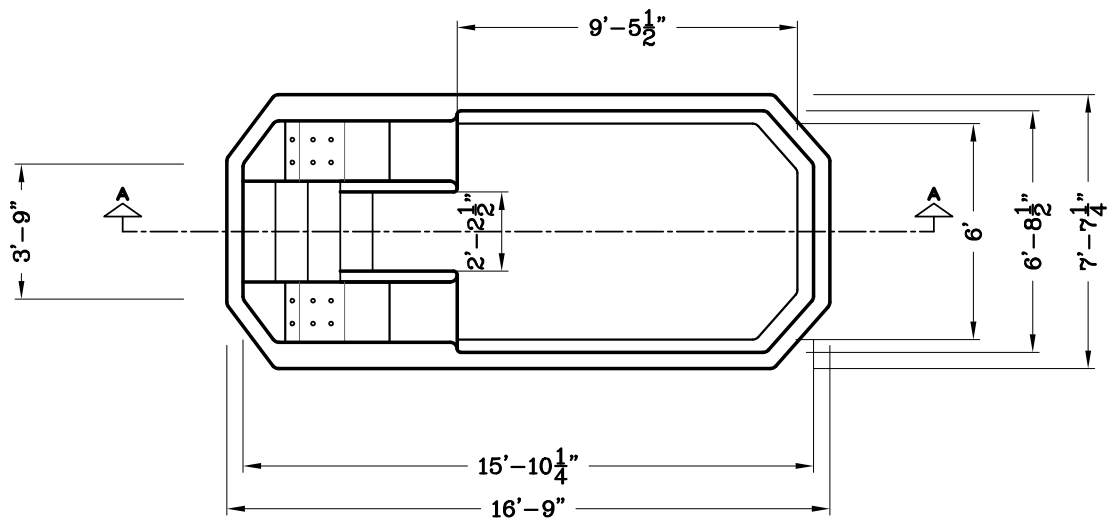

# SWIM SHAPER

SCALE:  $3/16" = 1'-0"$

## CROSS SECTION A-A